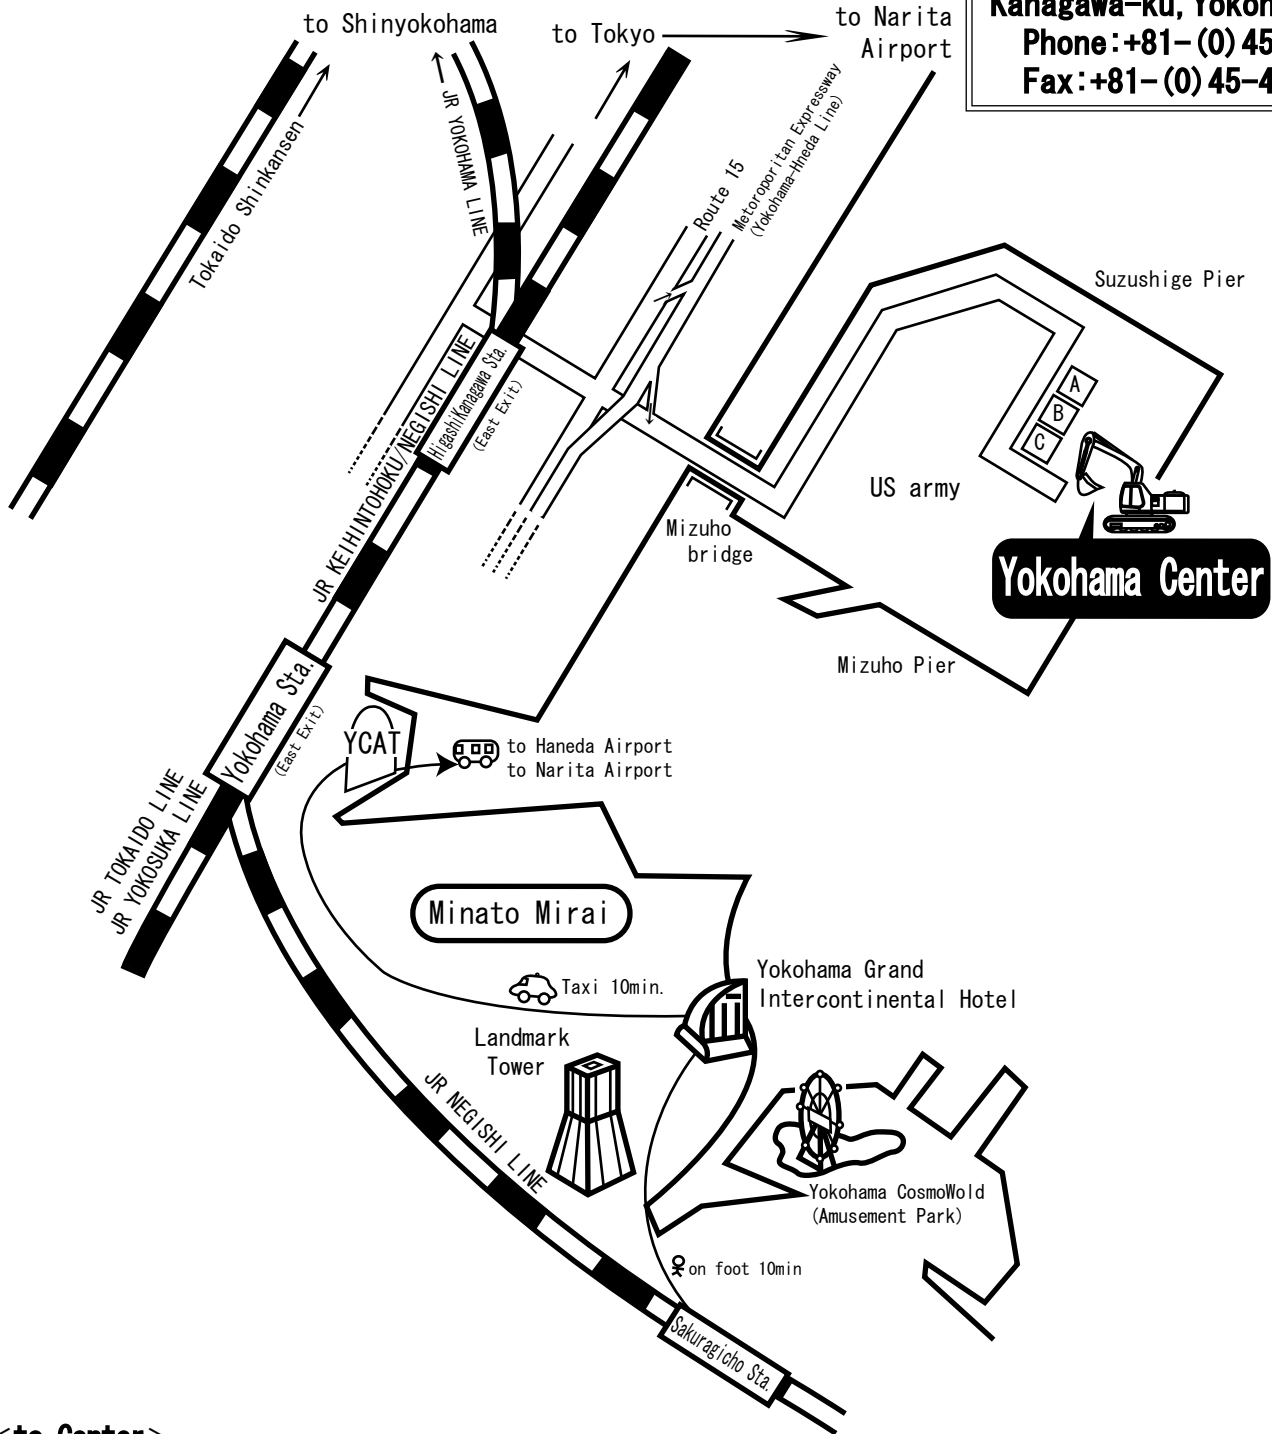

# Komatsu Used Equipment Corp. Yokohama Center MAP

**8, Suzushige-cho  
Kanagawa-ku, Yokohama City.  
Phone: +81-(0) 45-444-1007  
Fax: +81-(0) 45-444-1008**

**< to Center >**

JR HigashiKanagawa Sta.	Taxi 5min.	Yokohama Center
Yokohama Sta.	Taxi 10min.	
YCAT	Taxi 10min.	

**< to Hotel >**

Yokohama Sta. or YCAT	Taxi 10min.	Intercontinental Hotel
Narita Airport	Airport limousine bus 100min.	

※Timetable Narita Airport→Intercontinental Hotel  
7:20 14:40 15:40 17:00 20:00  
Intercontinental Hotel→Narita Airport  
6:40 7:30 8:50 11:45 12:50 14:10  
Sep. 2001